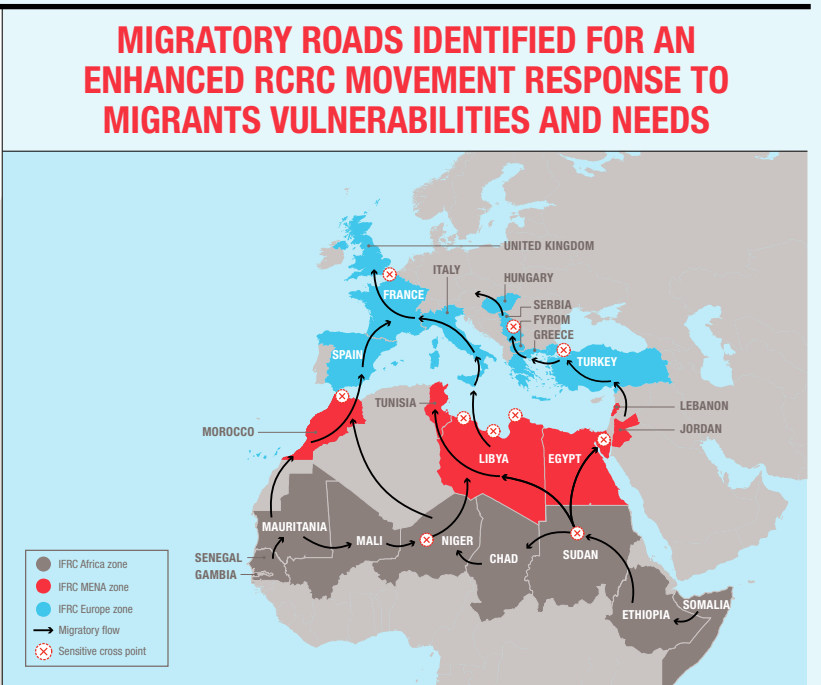

10 JUNE 2016

MIGRATION

FACTS AND FIGURES

AS OF 10 JUNE

A TOTAL OF

207,260

REFUGEES AND MIGRANTS

HAD ARRIVED IN EUROPE BY SEA

47,851 IN ITALY
158,023 IN GREECE

ALMOST 10,000 PEOPLE

ARE BELIEVED TO HAVE LOST THEIR LIVES WHILE ATTEMPTING TO REACH EUROPE VIA THE MEDITERRANEAN SEA IN THE LAST 3 YEARS

OVER 2,850 PEOPLE

WHO ATTEMPTED THE CROSSING OF THE MEDITERRANEAN OR WERE RECORDED AS MISSING IN 2016

CROSSING THE MEDITERRANEAN FROM JANUARY TO JUNE 2015

(207,260 COMPARED TO 137,000 IN THE SAME PERIOD LAST YEAR)